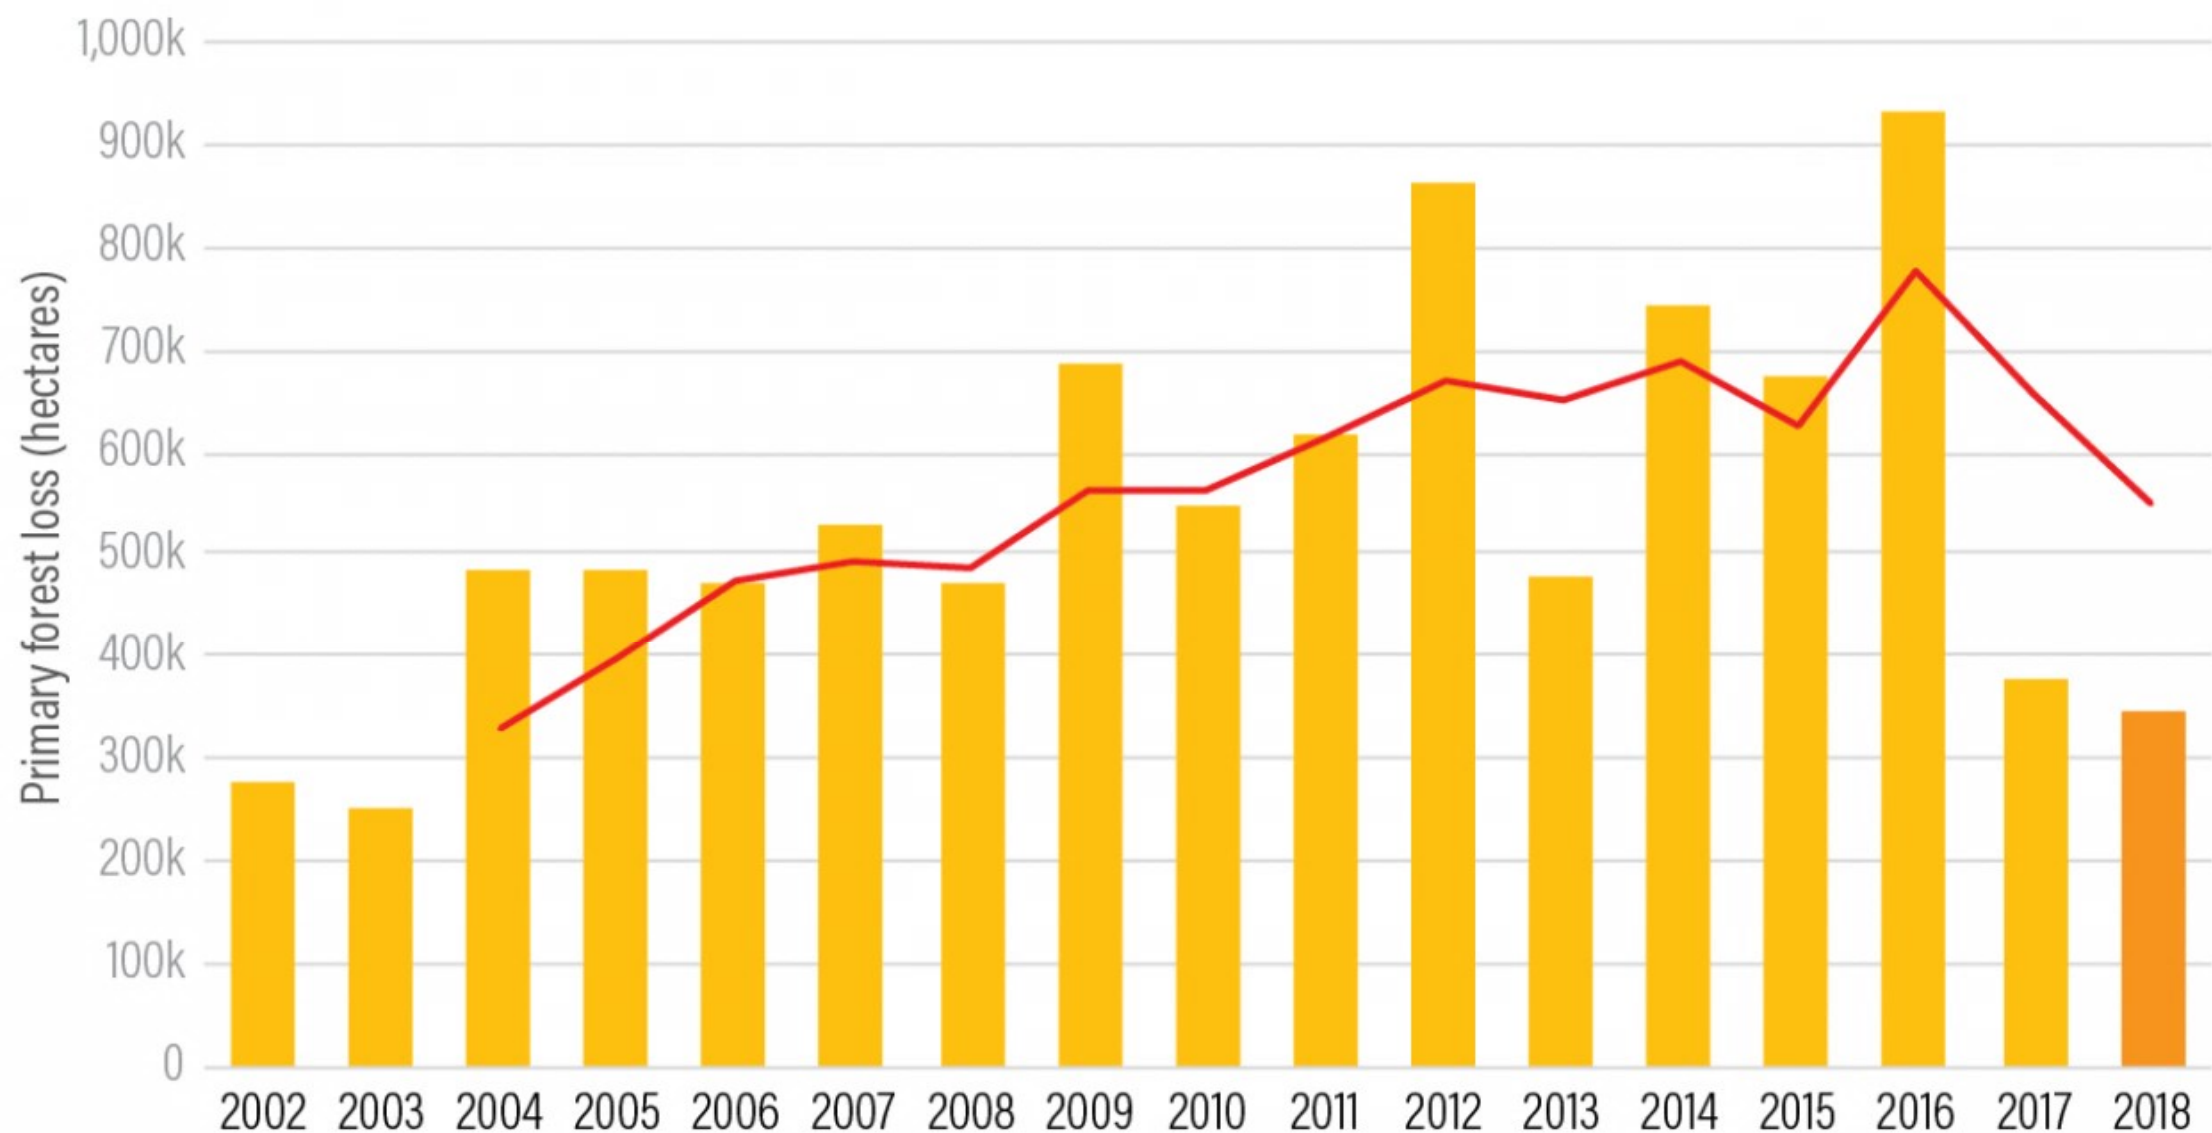

Primary Forest Loss in Indonesia, 2002–2018

— Three-year moving average. The three-year moving average may represent a more accurate picture of the data trends due to uncertainty in year-to-year comparisons. All figures are in thousands of hectares.