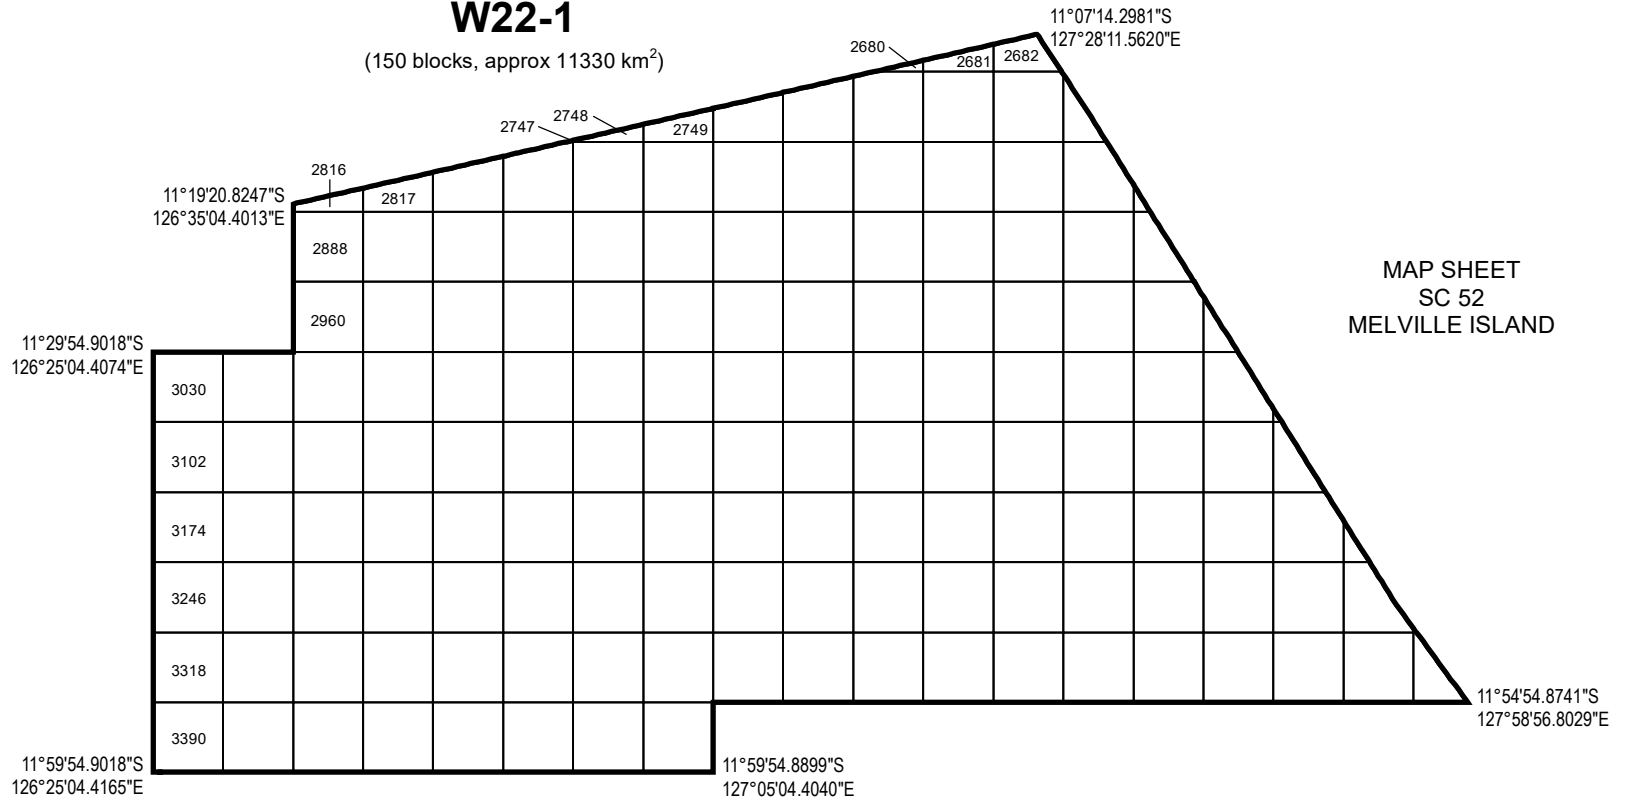

# W22-1

(150 blocks, approx 11330 km<sup>2</sup>)

MAP SHEET  
SC 52  
MELVILLE ISLAND