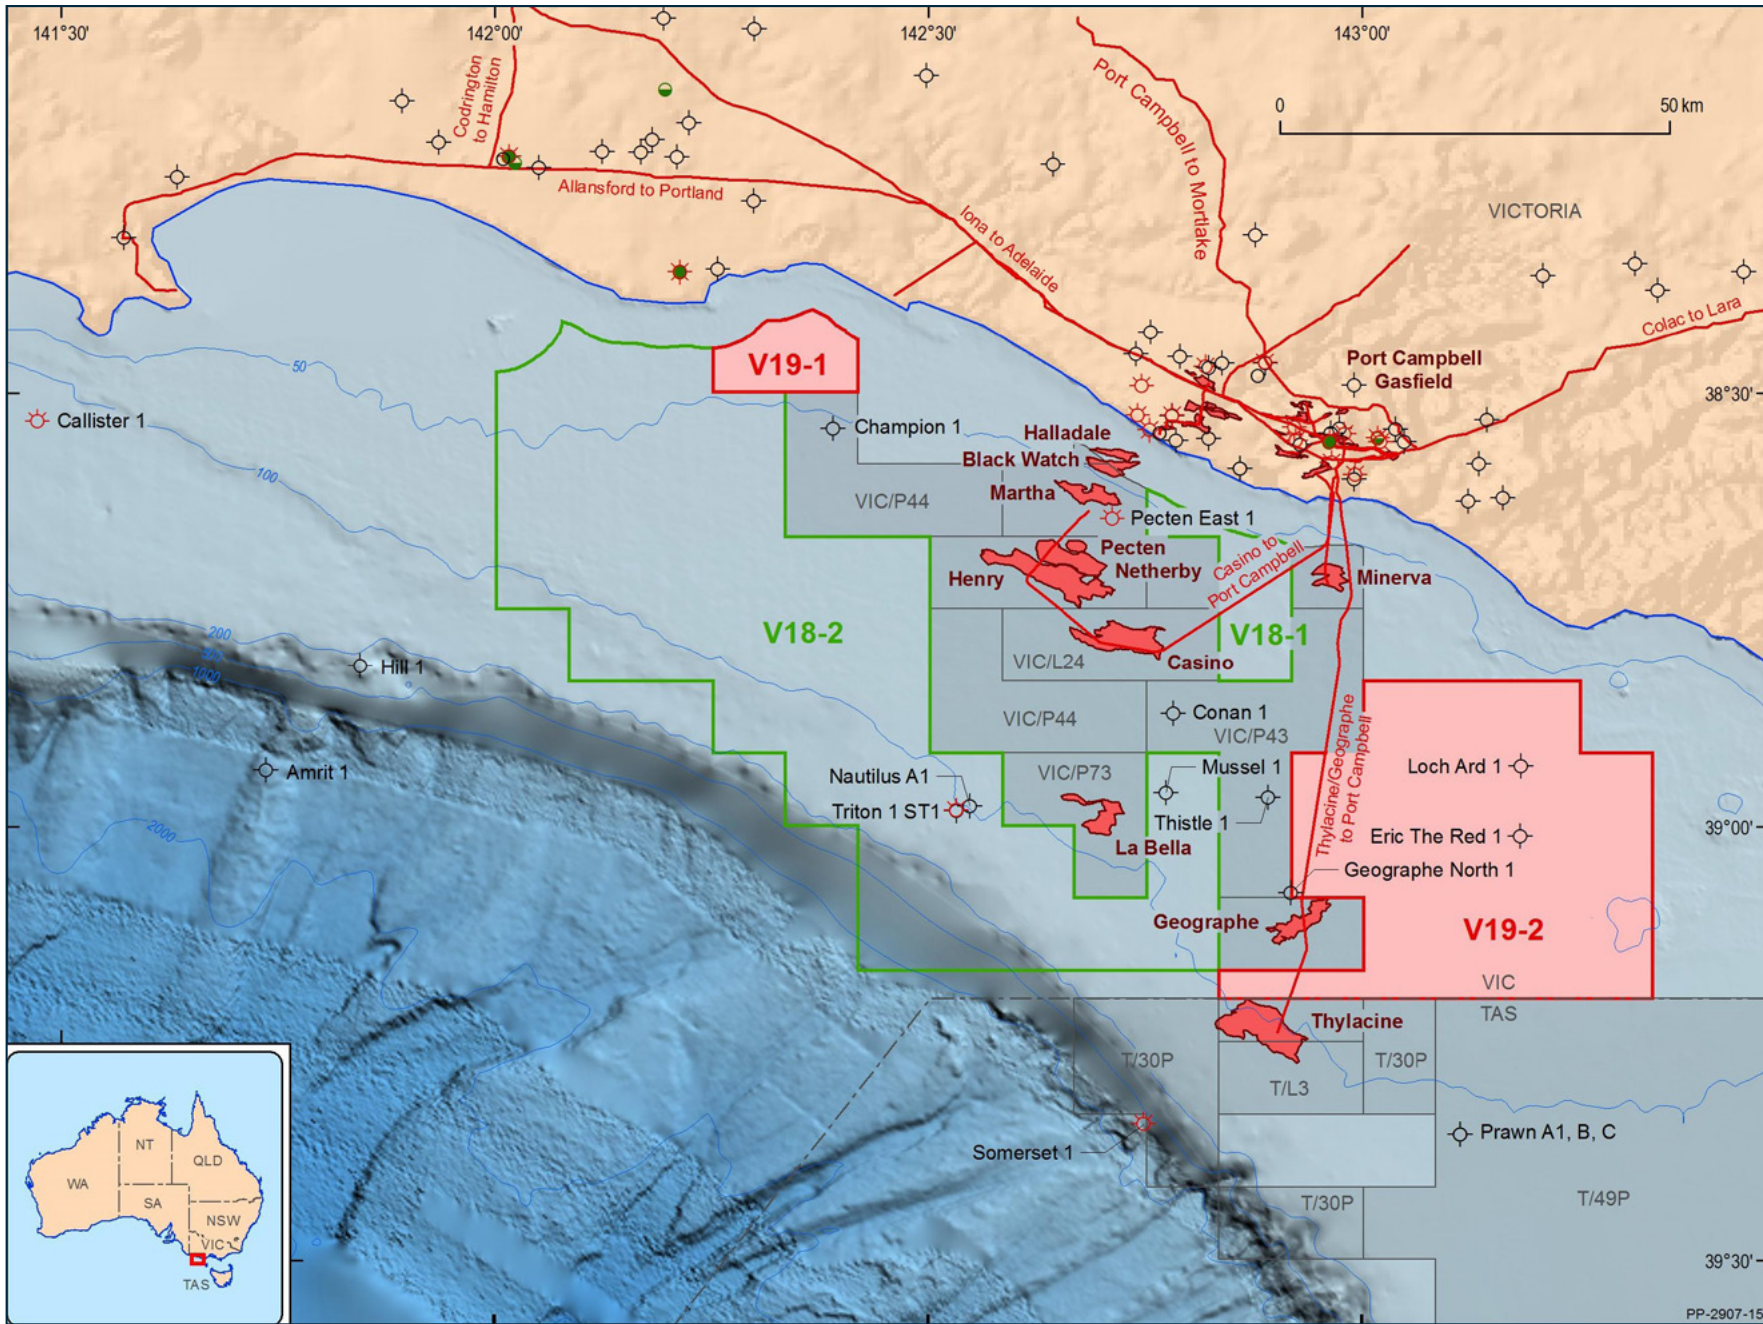

# OTWAY BASIN | OTWAY

V19-1

V19-2

 Current petroleum title

 Oil field

 Gas field

### Australian International Treaty

 Indonesia 1997 Perth Treaty Area of Overlapping Jurisdiction

 Oil pipeline

 Oil pipeline (proposed)

 Gas pipeline

 Gas pipeline (proposed)

 Scheduled area boundary (OPGGSA, 2006)

 Bathymetry contour (depth in metres)

 Indonesia Memorandum of Understanding AMB2014 Limit

 Petroleum exploration well - Oil discovery

 Petroleum exploration well - Gas discovery

 Petroleum exploration well - Oil and gas discovery